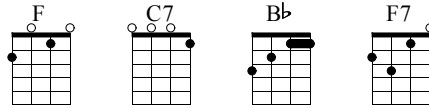

Happy Birthday

rayforton.com

C Tuning

- ① = A ③ = C
- ② = E ④ = G

Ukulele

The sheet music is presented in two systems. Each system consists of a musical staff with a treble clef and a key signature of one flat (Bb), and a corresponding tablature staff. The first system covers the first four measures, with chords F, C7, Bb, and F7 indicated above the staff. The second system covers the next four measures, with chords C7, Bb, F, C7, F, and F7 indicated above the staff. The tablature uses numbers 0-3 to indicate fret positions on the four strings.